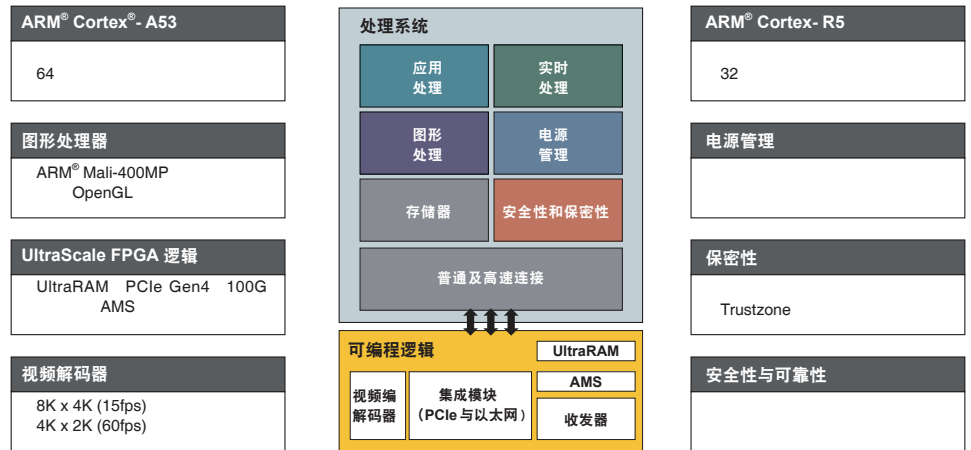

Asia Pacific Pte. Ltd.

Xilinx, Asia Pacific
5 Changi Business Park
Singapore 486040
+65-6407-3000
china.xilinx.com

印度

Meenakshi Tech Park
Block A, B, C, 8th & 13th floors,
Meenakshi Tech Park, Survey No.
39
Gachibowli(V), Seri Lingampally (M),
Hyderabad -500 084
+91-40-6721-4000
china.xilinx.com

Zynq UltraScale+ MPSoC

	MPSoC			UltraScale MPSoC
UltraScale MPSoC		32	64	
	/			
Vivado®				
Zynq UltraScale+ MPSoC		5		UltraScale+ FPGA
				ARM® Cortex®- A53
				ARM® TrustZone®
				deterministic operation
				ARM Cortex- R5
				ARM® Mali™- 400MP
				Displayport MIPI D- PHY HDMI
H.265				PMU